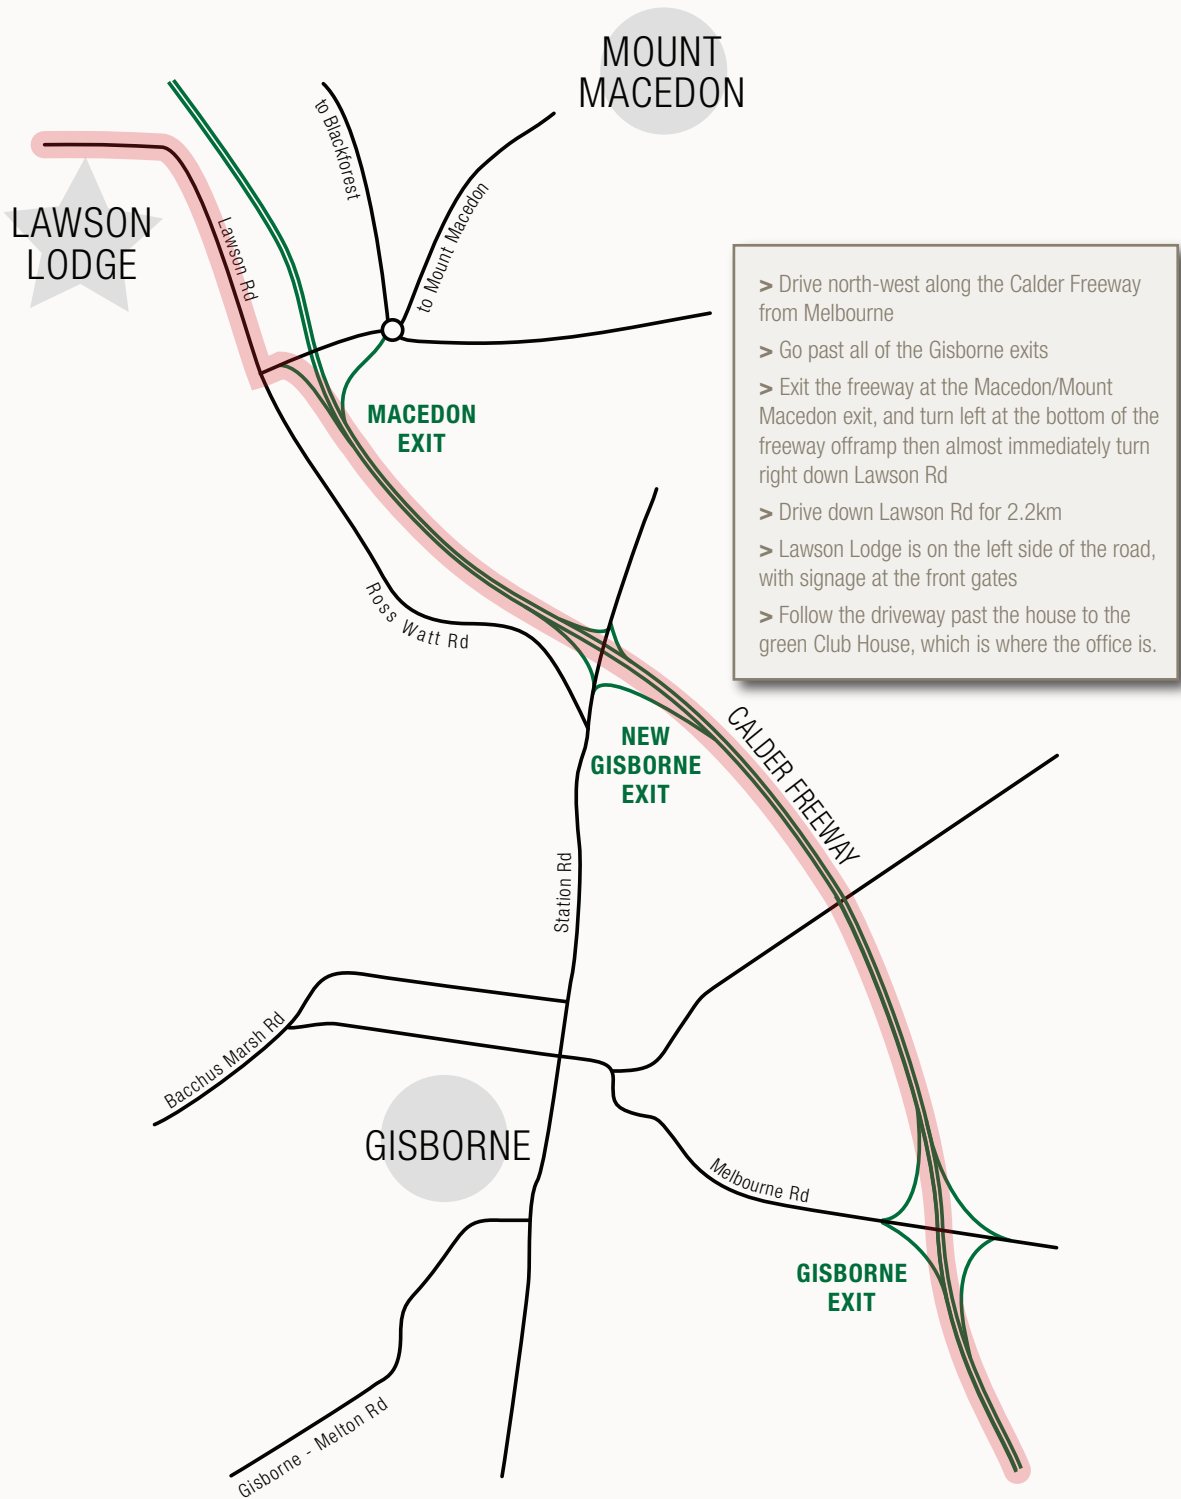

Lawson Lodge

• MACEDON VICTORIA •

- > Drive north-west along the Calder Freeway from Melbourne
- > Go past all of the Gisborne exits
- > Exit the freeway at the Macedon/Mount Macedon exit, and turn left at the bottom of the freeway offramp then almost immediately turn right down Lawson Rd
- > Drive down Lawson Rd for 2.2km
- > Lawson Lodge is on the left side of the road, with signage at the front gates
- > Follow the driveway past the house to the green Club House, which is where the office is.

227 Lawson Rd, Macedon, VIC, Australia, 3440
 PHONE 03 5426 1551
www.lawsonlodge.com.au

getting there