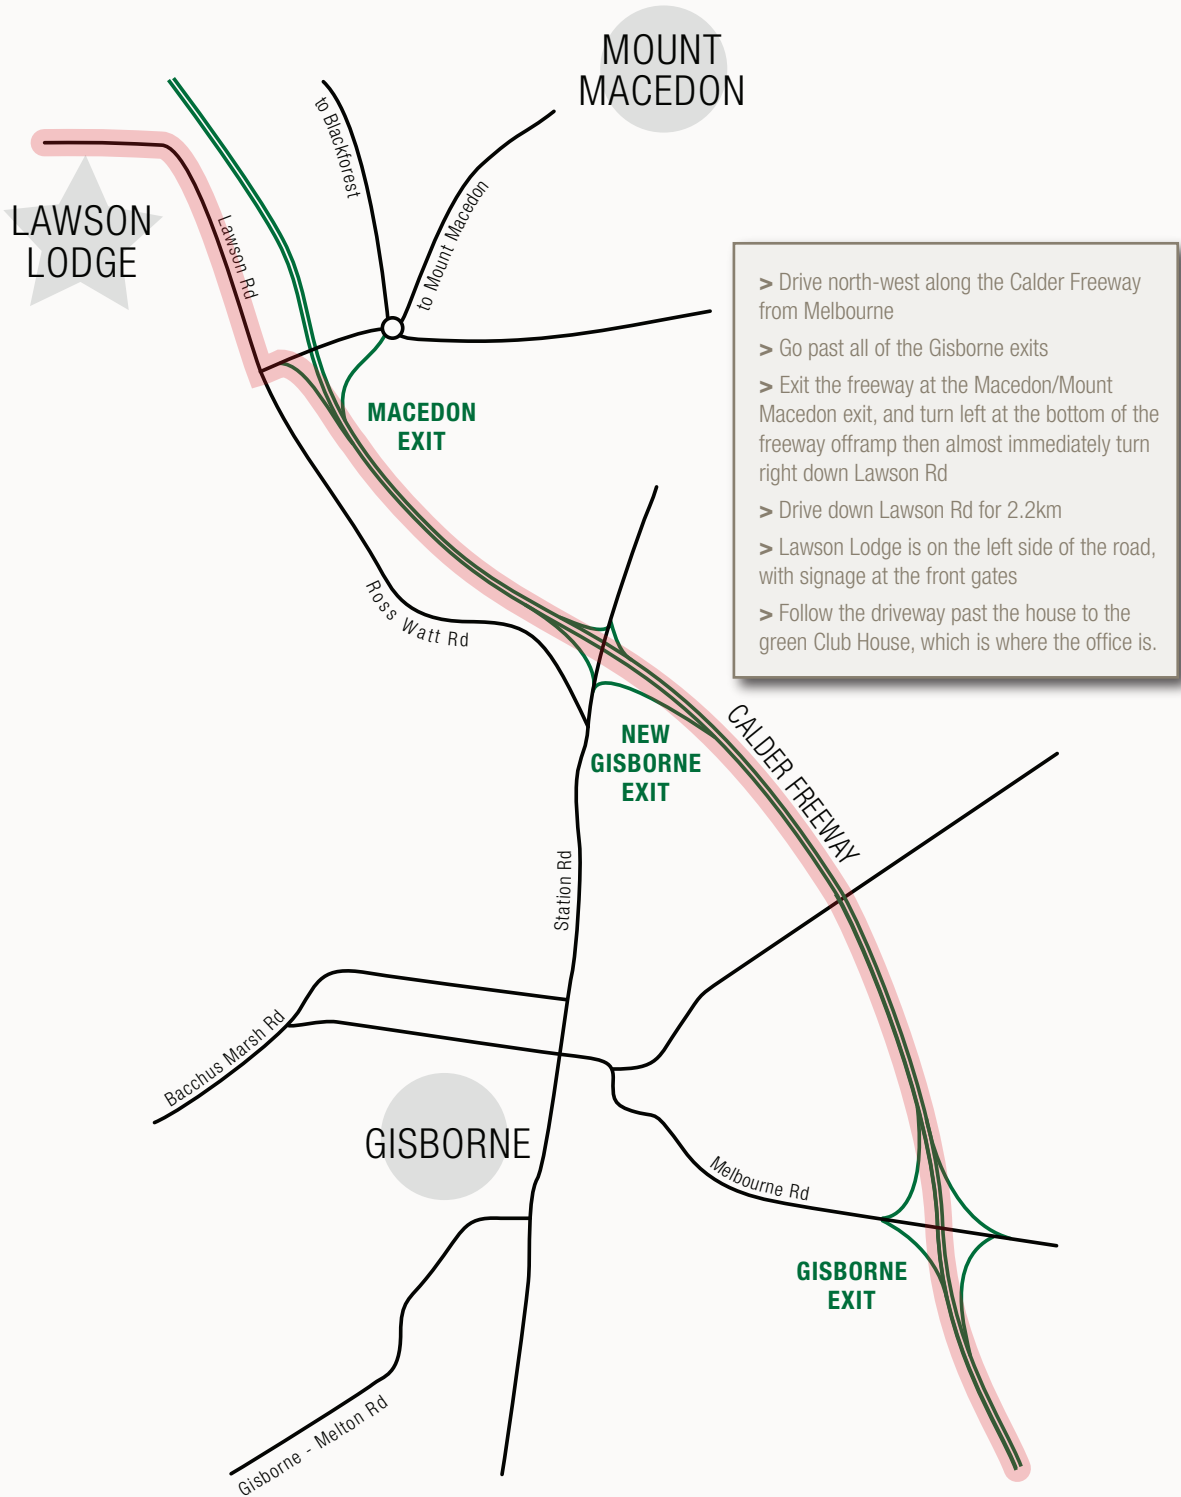

Lawson Lodge

• MACEDON VICTORIA •

- > Drive north-west along the Calder Freeway from Melbourne
- > Go past all of the Gisborne exits
- > Exit the freeway at the Macedon/Mount Macedon exit, and turn left at the bottom of the freeway offramp then almost immediately turn right down Lawson Rd
- > Drive down Lawson Rd for 2.2km
- > Lawson Lodge is on the left side of the road, with signage at the front gates
- > Follow the driveway past the house to the green Club House, which is where the office is.

getting there